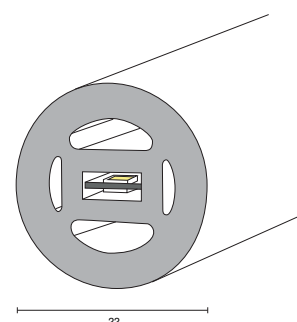

VIRTUOSO

Outdoor

TECHNICAL DETAILS

Light Source	SMD2835	IP Rating	IP165
Colour Temp	2700K/3000K/3500K/4000K/ 5000K/6500K/ Red/Green/Blue	Dimming Options	Non-Dim/Phase-cut Dim/1-10V Dim/DALI Dim/Push Dim/Bluetooth/Remote Control
Mounting	Fixed Surface Mounted	Finish	White
Ballast	Remote	Cuttable Length	35.71mm
Bend Direction	Dual Bend	Warranty	3 Years
Min. Bending Radius	Ø75mm	SDCM	SDCM 3
Tube Dimensions	Ø22mm	Maximum Length	5m with power at single end
Voltage	24VDC	Tail Types	End Feed
Max Power	2x10W/m	Accessories	Mounting Clips
Max. LED tape width	8mm		
CRI	CRi90		
Beam Angle	360°		

VIRTUOSO

Indoor

TECHNICAL DETAILS

Light Source	SMD2216	IP Rating	IP44
Colour Temp	1800K/2400K/2700K/3000K/3500K/4000K/6500K	Dimming Options	Non-Dim/Phase-cut Dim/1-10V Dim/DALI Dim/Push Dim/Bluetooth/Remote Control
Mounting	Fixed Surface Mounted	Finish	White
Ballast	Remote	Cutttable Length	Cutttable at any point for silicone tube; 20mm for LED Strip
Bend Direction	Dual Bend	Warranty	3 Years
Min. Bending Radius	Ø75mm	Maximum Length	5m with power at single end
Tube Dimensions	Ø22mm	Tail Types	End Feed
Voltage	24VDC	Accessories	Mounting Clips
Max Power	2x10W/m		
Max. LED tape width	8mm		
CRI	CR190		
Beam Angle	360°		