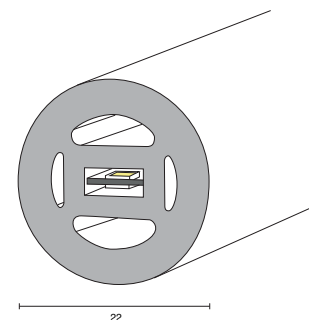

VIRTUOSO

Outdoor

TECHNICAL DETAILS

Light Source	SMD2835	IP Rating	IP165
Colour Temp	2700K/3000K/3500K/4000K/ 5000K/6500K/ Red/Green/Blue	Dimming Options	Non-Dim/Phase-cut Dim/1-10V Dim/DALI Dim/Push Dim/Bluetooth/Remote Control
Mounting	Fixed Surface Mounted	Finish	White
Ballast	Remote	Cuttable Length	35.71mm
Bend Direction	Dual Bend	Warranty	3 Years
Min. Bending Radius	Ø75mm	SDCM	SDCM 3
Tube Dimensions	Ø22mm	Maximum Length	5m with power at single end
Voltage	24VDC	Tail Types	End Feed
Max Power	2x10W/m	Accessories	Mounting Clips
Max. LED tape width	8mm		
CRI	CRi90		
Beam Angle	360°		

VIRTUOSO

Indoor

TECHNICAL DETAILS

Light Source	SMD2216	IP Rating	IP44
Colour Temp	1800K/2400K/2700K/3000K/3500K/4000K/6500K	Dimming Options	Non-Dim/Phase-cut Dim/1-10V Dim/DALI Dim/Push Dim/Bluetooth/Remote Control
Mounting	Fixed Surface Mounted	Finish	White
Ballast	Remote	Cutttable Length	Cutttable at any point for silicone tube; 20mm for LED Strip
Bend Direction	Dual Bend	Warranty	3 Years
Min. Bending Radius	Ø75mm	Maximum Length	5m with power at single end
Tube Dimensions	Ø22mm	Tail Types	End Feed
Voltage	24VDC	Accessories	Mounting Clips
Max Power	2x10W/m		
Max. LED tape width	8mm		
CRI	CR190		
Beam Angle	360°		