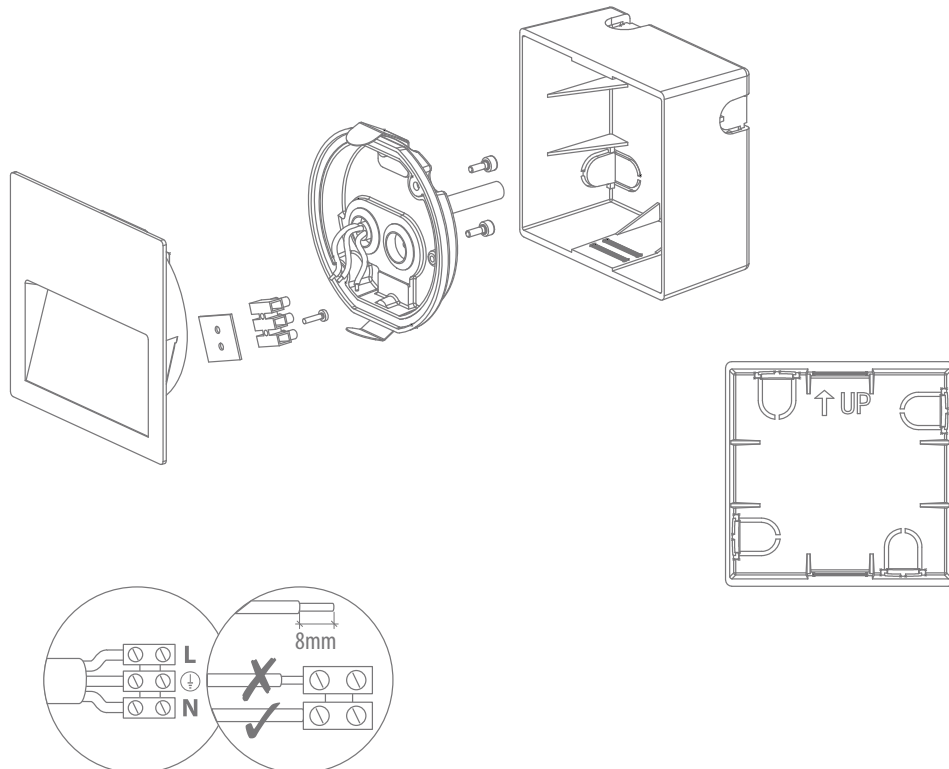

### ZAC-4-SQR

Date: 10/2018

Variant	Item No.	Description
19735	ZAC-4-SQR-BLK-WW	LED recessed wall light, black finish. 3000K, warm white.
19736	ZAC-4-SQR-BLK-W	LED recessed wall light, black finish. 5000K, white.
19737	ZAC-4-SQR-DGR-WW	LED recessed wall light, dark grey finish. 3000K, warm white.
19738	ZAC-4-SQR-DGR-W	LED recessed wall light, dark grey finish. 5000K, white.
19739	ZAC-4-SQR-SLR-WW	LED recessed wall light, silver finish. 3000K, warm white.
19740	ZAC-4-SQR-SLR-W	LED recessed wall light, silver finish. 5000K, white.
19741	ZAC-4-SQR-WHT-WW	LED recessed wall light, white finish. 3000K, warm white.
19742	ZAC-4-SQR-WHT-W	LED recessed wall light, white finish. 5000K, white.

### Specifications

Voltage:	240V AC	Lumen (±5%):	Warm White 3000K - 200lm White 5000K - 250lm	Dimmable:	No
Power:	4W	Beam Angle:	30°	Operating Temp:	-20°~45°
IP Rating:	IP65	CCT:	3000K - 5000K	Power Factor:	
CRI:	≥80	Lifespan:	50,000hrs		

Cutout without recessed box: (L) 100mm x (W) 100mm

Cutout with recessed box: (L) 110mm x (W) 110mm

**Note:** -The lamp must be installed by professional electrician  
-Ensure the power supply is switched off before fitting this product