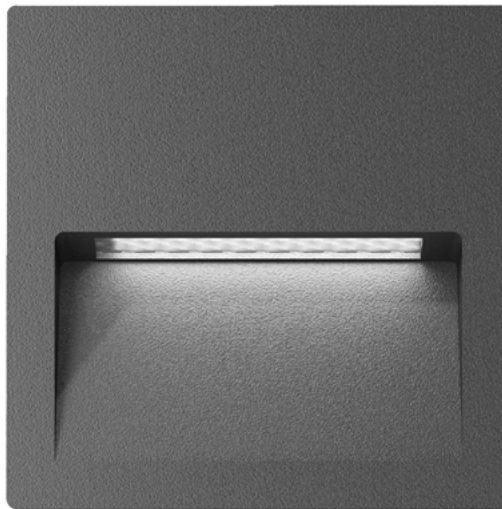

WALL-STEP SQUARE

LED Step Light

TECHNICAL DETAILS

Light source	SMD LED
Colour temp	3000K/5000K
Mounting	Fixed Recessed
Ballast	Integral
Dimensions	115mm x 115mm x 37mm
Cut-Out	100mm x 100mm (without recessed box) 110mm x 110mm (with recessed box)
Voltage	240V
Power	4W
CRI	CRI80
Lumen output	200lm-250lm
Beam angle	30°
IP Rating	IP65
Dimming options	Non-Dimmable
Finish	Black/White/Dark Grey/Silver
Lifetime	50000hrs