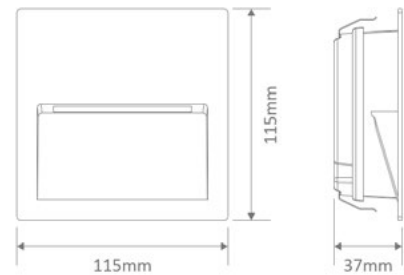

WALL-STEP SQUARE

LED Step Light

TECHNICAL DETAILS

Light source	SMD LED
Colour temp	3000K/5000K
Mounting	Fixed Recessed
Ballast	Integral
Dimensions	115mm x 115mm x 37mm
Cut-Out	100mm x 100mm (without recessed box) 110mm x 110mm (with recessed box)
Voltage	240V
Power	4W
CRI	CRI80
Lumen output	200lm-250lm
Beam angle	30°
IP Rating	IP65
Dimming options	Non-Dimmable
Finish	Black/White/Dark Grey/Silver
Lifetime	50000hrs