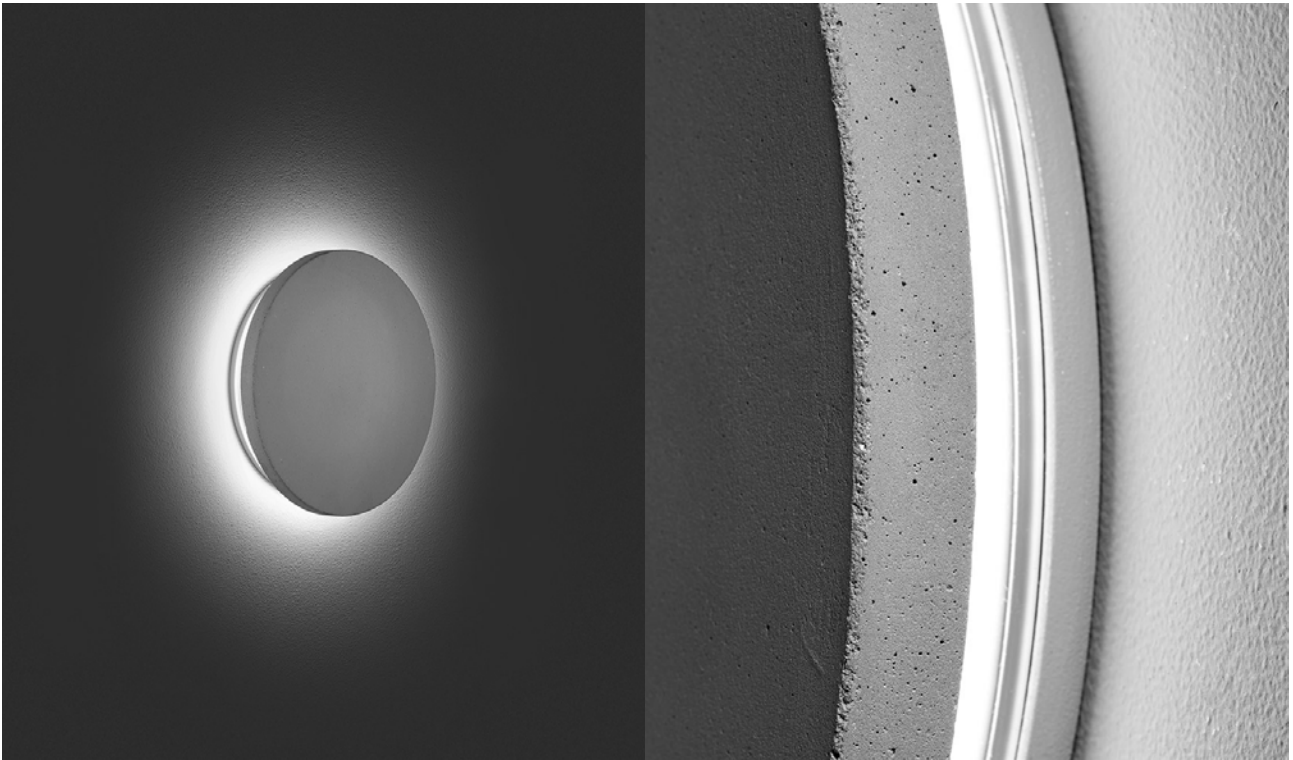

# ECLIPSE ROUND S CONCRETE

LED Wall Light

## TECHNICAL DETAILS

|                 |                                |
|-----------------|--------------------------------|
| Light source    | <b>CREE LED</b>                |
| Colour temp     | <b>3000K/4000K</b>             |
| Mounting        | <b>Surface Mounted</b>         |
| Ballast         | <b>Integral</b>                |
| Dimensions      | <b>Ø228mmx33mm</b>             |
| Voltage         | <b>240V</b>                    |
| Power           | <b>12W</b>                     |
| CRI             | <b>CRI80</b>                   |
| Lumen output    | <b>556lm</b>                   |
| Beam angle      | <b>360°</b>                    |
| IP Rating       | <b>IP65</b>                    |
| IK Rating       | <b>IK08</b>                    |
| Dimming options | <b>Non-Dimmable/1-10V/DALI</b> |
| Finish          | <b>Concrete Grey</b>           |
| Diffuser        | <b>Polycarbonate</b>           |
| Warranty        | <b>5 Years</b>                 |