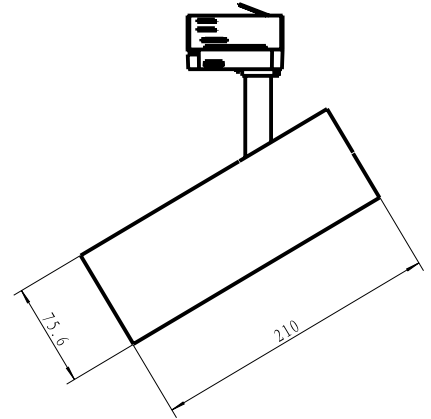

# ANDRO M

medium-sized tracklight

## TECHNICAL DETAILS

Light source	<b>Lumileds LED</b>
Colour temp	<b>2700 K / 3000 K / 4000K</b>
Mounting	<b>Track Mounted</b>
Ballast	<b>Integral</b>
Dimensions	<b>Ø75.6 mm x 210 mm x 216 mm</b>
Voltage	<b>240V</b>
Tilt/rotate angle	<b>355° Rotation, 90° Tilt</b>
Power	<b>25 w</b>
CRI	<b>90</b>
Luman output	<b>2000 lm</b>
Beam angle	<b>15°, 25°, 40°, 60°</b>
Accessories	<b>Honeycomb, Louvre</b>
Mean lifespan	<b>50,000 hrs</b>
Dimming options	<b>1-10V, Triac, DALI</b>
Driver/control manufacturer	<b>HEP</b>
Trim colour	<b>Black, White</b>
System efficacy	<b>&gt;80lm/W</b>
Light output ratio	<b>85%</b>
Forward Current	<b>600 mA</b>