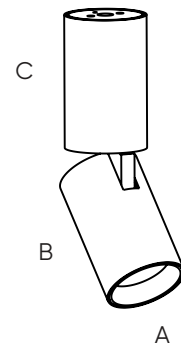

SURFACE ADJUSTABLE Spotlights

SIZE	MEASUREMENTS (AxBxCmm)
XS	Ø 52 x 85 (housing) x 85 (gear box)
S	Ø 62 x 100 (housing) x 100 (gear box)
S DALI	Ø 62 x 100 (housing) x 130 (gear box)
M	Ø 75.6 x 120 (housing) x 120 (gear box)