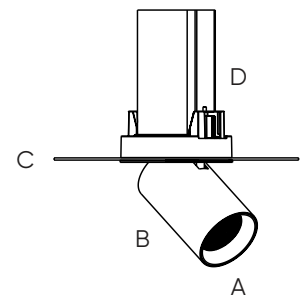

## SURFACE FIXED Spotlights

SIZE	MEASUREMENTS (AxBmm)
XS	Ø 52.2 x 140
S	Ø 62 x 172
M	Ø 75.6 x 210
L	Ø 87.5 x 235

## PENDANT

SIZE	MEASUREMENTS (AxBmm)
XS	Ø 52.2 x 140
S	Ø 62 x 172
M	Ø 75.6 x 210
L	Ø 87.5 x 235

## TRIM Downlights

SIZE	MEASUREMENTS (AxBxCxDmm)
S	Ø 62 x 100 (tube) ; Ø 100 x 137 (housing)
M	Ø 75.6 x 120 (tube) ; Ø 128 x 156 (housing)
L	Ø 87.5 x 140 (tube) ; Ø 138.5 x 172 (housing)

## TRIMLESS Downlights

SIZE	MEASUREMENTS (AxBxCxDmm)
S	Ø 62 x 100 (tube) ; Ø 220 x 137 (housing)
M	Ø 75.6 x 120 (tube) ; Ø 220 x 156 (housing)
L	Ø 87.5 x 140 (tube) ; Ø 220 x 176.5m (housing)