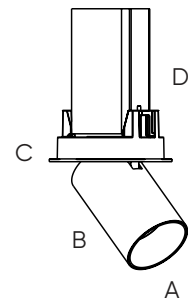

## SURFACE ADJUSTABLE Spotlights

SIZE	MEASUREMENTS (AxBxCmm)
XS	Ø 52 x 85 (housing) x 85 (gear box)
S	Ø 62 x 100 (housing) x 100 (gear box)
S DALI	Ø 62 x 100 (housing) x 130 (gear box)
M	Ø 75.6 x 120 (housing) x 120 (gear box)

## SURFACE FIXED Spotlights

SIZE	MEASUREMENTS (AxBmm)
XS	Ø 52.2 x 140
S	Ø 62 x 172
M	Ø 75.6 x 210
L	Ø 87.5 x 235

## PENDANT

SIZE	MEASUREMENTS (AxBmm)
XS	Ø 52.2 x 140
S	Ø 62 x 172
M	Ø 75.6 x 210
L	Ø 87.5 x 235

## TRIM Downlights

SIZE	MEASUREMENTS (AxBxCxDmm)
S	Ø 62 x 100 (tube) ; Ø 100 x 137 (housing)
M	Ø 75.6 x 120 (tube) ; Ø 128 x 156 (housing)
L	Ø 87.5 x 140 (tube) ; Ø 138.5 x 172 (housing)