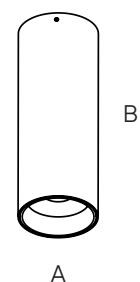

## TRACK Tracklights

SIZE	MEASUREMENTS (AxBmm)
XS	Ø 52.2 x 140
S	Ø 62 x 172
M	Ø 75.6 x 210
L	Ø 87.5 x 235

## SEMI-RECESSED Spotlights

SIZE	MEASUREMENTS (AxBmm)
XS	Ø 52.2 x 140
S	Ø 62 x 172
M	Ø 75.6 x 180

## SURFACE ADJUSTABLE Spotlights

SIZE	MEASUREMENTS (AxBxCmm)
XS	Ø 52 x 85 (housing) x 85 (gear box)
S	Ø 62 x 100 (housing) x 100 (gear box)
S DALI	Ø 62 x 100 (housing) x 130 (gear box)
M	Ø 75.6 x 120 (housing) x 120 (gear box)

## PENDANT

SIZE	MEASUREMENTS (AxBmm)
XS	Ø 52.2 x 140
S	Ø 62 x 172
M	Ø 75.6 x 210
L	Ø 87.5 x 235