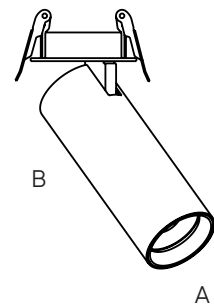

## TRACK Tracklights

SIZE	MEASUREMENTS (AxBmm)
XS	Ø 52.2 x 140
S	Ø 62 x 172
M	Ø 75.6 x 210
L	Ø 87.5 x 235

## SEMI-RECESSED Spotlights

SIZE	MEASUREMENTS (AxBmm)
XS	Ø 52.2 x 140
S	Ø 62 x 172
M	Ø 75.6 x 180

## PENDANT

SIZE	MEASUREMENTS (AxBmm)
XS	Ø 52.2 x 140
S	Ø 62 x 172
M	Ø 75.6 x 210
L	Ø 87.5 x 235

## TRIM Downlights

SIZE	MEASUREMENTS (AxBxCxDmm)
S	Ø 62 x 100 (tube) ; Ø 100 x 137 (housing)
M	Ø 75.6 x 120 (tube) ; Ø 128 x 156 (housing)
L	Ø 87.5 x 140 (tube) ; Ø 138.5 x 172 (housing)