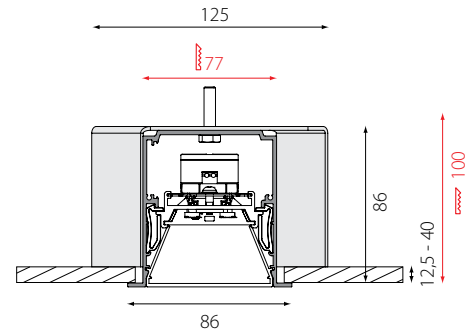

PURE 3

recessed linear lighting

TECHNICAL DETAILS

Light Engine	High Efficiency, Nominal Mode, High Output
Colour temp	3000/3500K/4000K, dynamic white (2700K-6500K)
Mounting	Recessed
Available Lengths	611mm, 891mm, 1171mm, 1451mm, 1731mm, 2296mm, 2856mm, 3416mm, 4261mm, custom
Dimensions	86mm x 86mm
Input Voltage	240 V
Optics	Satinè, Microprism, Microprism with Microfoil
Forward Current	200 mA-400 mA
MacAdam Step	3
Cut out	77 x 100 mm
Mean lifespan	L90/50,000 hrs
Dimming options	Non-dim, DALI dim
Driver/control manufacturer	Tridonic
Trim colour	Silver, Black, White
CRI	CRI 90
Efficacy	>90 lm/W
IP Rating	IP40
Light output ratio	Upon request
Output	Direct Only