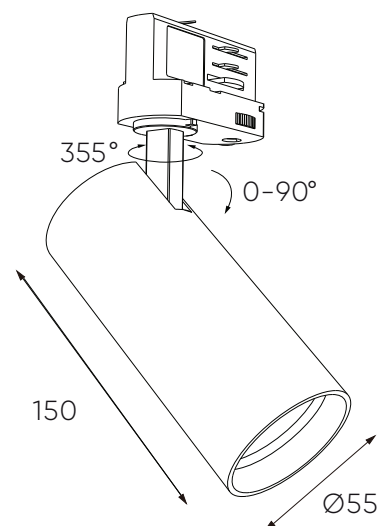

PURE ART

tracklight

TECHNICAL DETAILS

Light source	LED
Colour temp	3000/4000k
Mounting	Track
Dimensions	150 x 55
Voltage	240V
Power	15w
CRI	90+
Luman output	1300 lm
Beam angle	18,24,36°
Mean lifespan	50,000 hrs
Tilt/rotate angle	90°/355°
Colour	Black, white, custom
Reflector	Black, white, custom
Accessories	Honeycomb