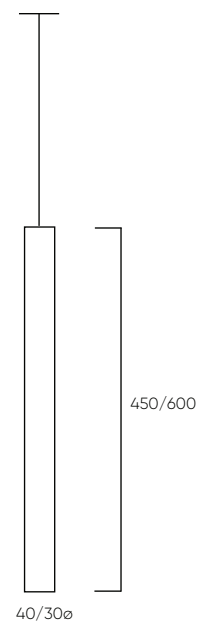

HELIA

purist pendant

TECHNICAL DETAILS

Light source	LED
Colour temp	3000k
Mounting	Suspended
Driver	Internal or remote
Dimensions	40/30 Ø, 450/600 length
Voltage	240V
Power	12w (450) 10w (600)
CRI	90+
Beam angle	40°
Dimming options	Phase cut
Trim colour	Black, white, copper
System efficacy	Upon request
LOR	Upon request