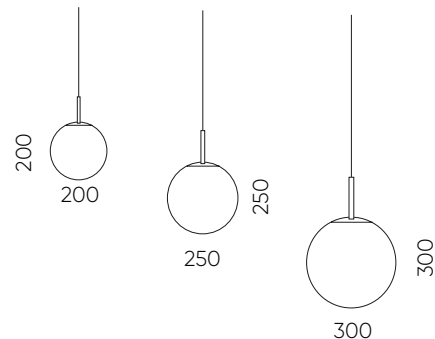

BALLY

pendant

TECHNICAL DETAILS

Light source	E27 40W
Colour temp	2700/3000K
Mounting	Suspended
Dimensions	200,250,300 Ø
Voltage	240V
Power	7W
CRI	90+
Mean lifespan	50,000 hrs
Dimming options	Phase cut
Colour	White/opal