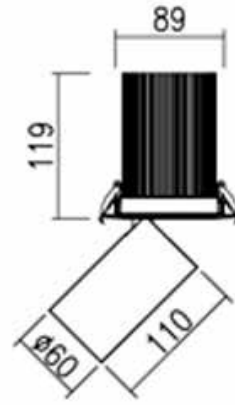

FLOW DOWN SPOT - STOCKY

semi-recessed

Ø 96 mm

TECHNICAL DETAILS

Light source	LED COB
Lumen output	1387 lm
Colour temp	3000, 4000K
Mounting	Semi-recessed
Cut out	96 mm
Dimensions	110mm x 60 dia/119mm x 89 dia
Mean lifespan	30 000 hours
Current	350ma
Dimming options	Phase cut, 1-10v, DALI
Power	15w
CRI	80,90
Trim colour	White/Black/Grey
System efficacy	94 lms/w
Tilt angle	90°
Rotate angle	355°
Driver	Remote