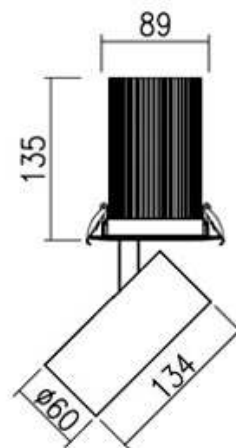

FLOW

semi-recessed downspot

Ø 96 mm

TECHNICAL DETAILS

Light source	LED COB
Lumen output	2676 lm
Colour temp	3000, 4000K
Mounting	Semi-recessed
Cut out	96 mm
Dimensions	134mm x 60 dia/135mm x 89 dia
Mean lifespan	50 000 hours
Current	600ma
Dimming options	Phase cut, 1-10v, DALI
Power	24w
CRI	80,90
Trim colour	White/Black/Grey
System efficacy	112 lms/w
Tilt angle	90°
Rotate angle	355°
Driver	Remote