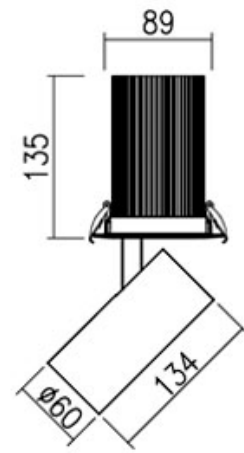

FLOW DOWN SPOT

semi-recessed

Ø 96 mm

TECHNICAL DETAILS

Light source	LED COB
Lumen output	2676 lm
Colour temp	3000, 4000K
Mounting	Semi-recessed
Cut out	96 mm
Dimensions	134mm x 60 dia/135mm x 89 dia
Mean lifespan	50 000 hours
Current	600ma
Dimming options	Phase cut, 1-10v, DALI
Power	24w
CRI	80,90
Trim colour	White/Black/Grey
System efficacy	112 lms/w
Tilt angle	90°
Rotate angle	355°
Driver	Remote