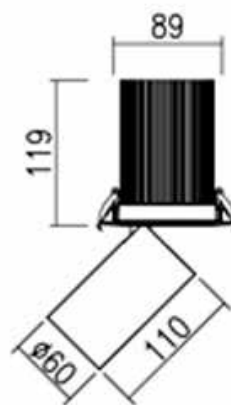

# FLOW

stocky semi-recessed downspot

  $\varnothing$  96 mm

## TECHNICAL DETAILS

Light source	<b>LED COB</b>
Lumen output	<b>1387 lm</b>
Colour temp	<b>3000, 4000K</b>
Mounting	<b>Semi-recessed</b>
Cut out	<b>96 mm</b>
Dimensions	<b>110mm x 60 dia/119mm x 89 dia</b>
Mean lifespan	<b>30 000 hours</b>
Current	<b>350ma</b>
Dimming options	<b>Phase cut, 1-10v, DALI</b>
Power	<b>15w</b>
CRI	<b>80,90</b>
Trim colour	<b>White/Black/Grey</b>
System efficacy	<b>94 lms/w</b>
Tilt angle	<b>90°</b>
Rotate angle	<b>355°</b>
Driver	<b>Remote</b>