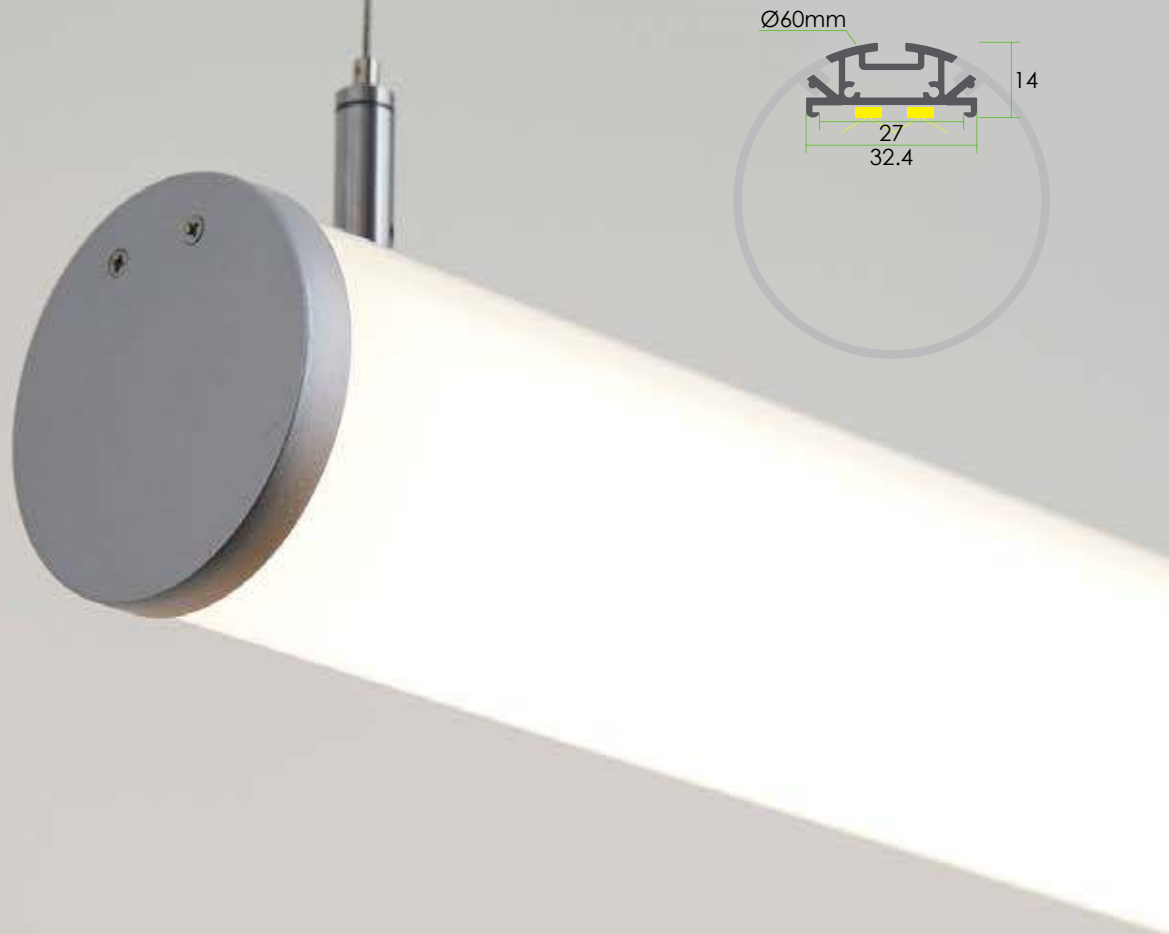

## TECHNICAL DETAILS

|                  |  |
|------------------|--|
| Light source     | <b>Boost LED</b>   |
| Colour temp      | <b>2700/3000/4000K</b>   |
| Mounting         | <b>Suspended</b>   |
| Reflector finish | <b>Opal/Frost diffused</b>   |
| Dimensions       | <b>Ø 60mm (length up to 2.5/5 metres)</b>                              |
| CRI              | <b>90+</b>   |
| Power            | <b>10w-40w</b>   |
| Beam angle       | <b>340°</b>  |
| Dimming options  | <b>Dali, 1-10v, push dim, touch plate or remote control + non-dim.</b> |
| Trim colour      | <b>Alum/black/white/custom</b>   |