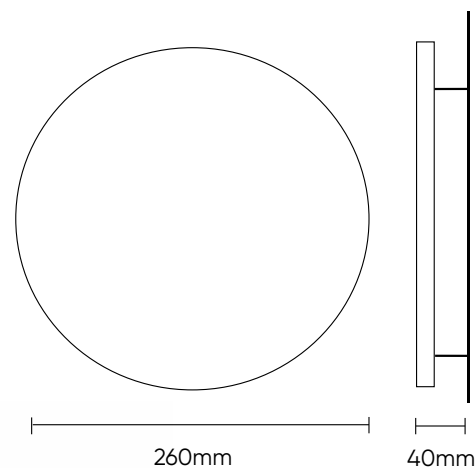

LEVITAS

wall light

TECHNICAL DETAILS

Light source	LED
Colour temp	3000K
Dimensions	260mm X 40mm
Power	9W
Lumen output	350 lm
Beam angle	18-55°
Trim colour	White/Custom
Material	Plaster/Steel

ambienclighting.com.au