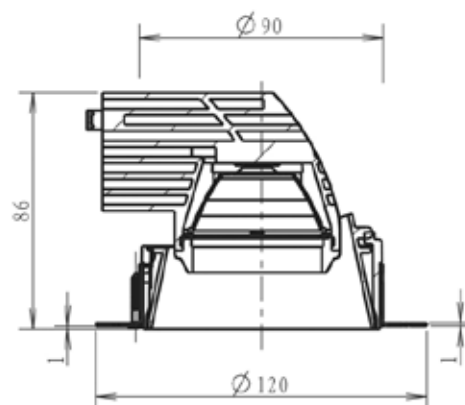

KIT MINI

trimless downlight

TECHNICAL DETAILS

Light source	LED COB
Colour temp	2 700/3 000/4 000 K
Mounting	Recessed
Ballast	Remote
Dimensions	Frame : 120 mm
Current	180/250/350/500 mA
Tilt & rotate angle	Tilt 30°
Power	7/10/14/20 W
CRI	90
Lumen output	Up to 1500 lm
Beam angle	15°, 24°, 36°, 60°
Cut out	90 mm
Dimming options	Phase Cut, 1-10v, DSI, DALI, switch-dim
Driver/Control manufacturer	Tridonic
Trim colour	Black/White