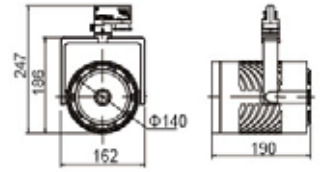

## TECHNICAL DETAILS

Light source	<b>COB LED</b>
Colour temp	<b>2700/3000/4000K</b>
Dimensions	<b>Dia: 162mm H spot: 190mm H overall: 247mm</b>
Driver	<b>Integral</b>
Tilt + rotate	<b>Tilt 90° Rotate 355°</b>
Mounting	<b>3 circuit track</b>
Power	<b>Up to 60W</b>
Lumen output	<b>Up to 6000 lm</b>
Voltage	<b>240</b>
Dimming options	<b>Non-dim</b>
Trim colour	<b>Black/White/Grey</b>
Beam angle	<b>15/24/36°</b>
Reflector finish	<b>Specular</b>
CRI	<b>90+</b>