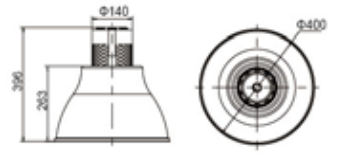

## TECHNICAL DETAILS

Light source	<b>COB LED</b>
Colour temp	<b>2700/3000/4000K</b>
Dimensions	<b>Shade dia: 400mm H: 396mm Top dia: 140mm</b>
Driver	<b>Integral</b>
Mounting	<b>Wire suspension</b>
Power	<b>Up to 60W</b>
Lumen output	<b>Up to 6000 lm</b>
Voltage	<b>240</b>
Dimming options	<b>Non-dim</b>
Trim colour	<b>Black/White/Grey</b>
Beam angle	<b>15/24/36°</b>
Reflector finish	<b>Prismatic Diffuser or Specular Aluminium Reflector</b>
CRI	<b>90+</b>