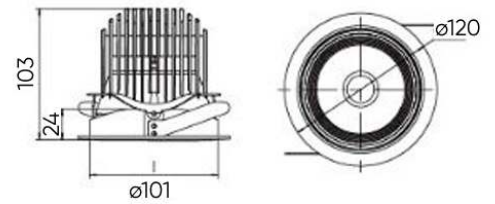

COGNITO

recessed downlight

TECHNICAL DETAILS

Light source	COB LED
Colour temp	2700/3000/4000K + XICATO option
Dimensions	Trim: 120mm Depth: 103mm
Current	350-700ma
Tilt + Rotate	30° Tilt Rotate 355°
Power	Up to 26W
Lumen output	Up to 3000 lm
Beam angle	15/24/36°
Dimming options	Phase-cut, Dali, 1-10, Switch Dim
Trim colour	Black/White/Custom/Grey
Cut out	110mm
Reflector finish	Specular
CRI	90+
Driver	Remote
Lifespan	50,000 hrs
Accessories	Low glare baffle