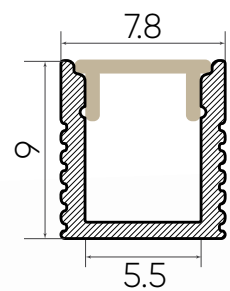

PICCOLO

TECHNICAL DETAILS

Light source	Boost Mini 2216 SMD LEDs
Colour temp	2700/3000K
Dimensions	7.8mm x 9mm - custom lengths
Mounting	Surface
Power	8w/m
Diffuser	Opal
Trim colour	Black/White/Silver/Custom