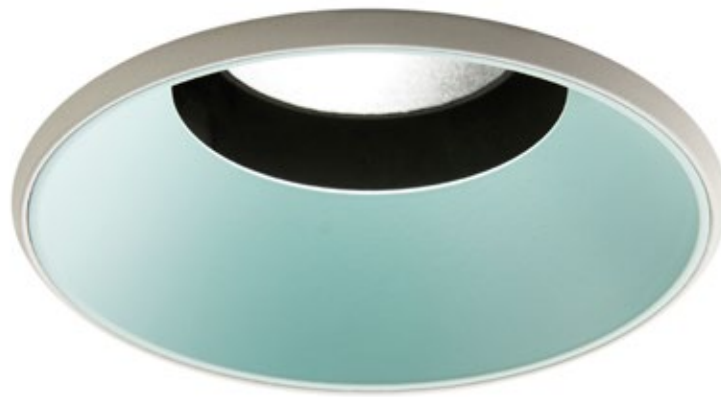

ambiencelighting.com.au

ambience

MAKING LIGHT WORK

SENSE

round trim wallwasher

TECHNICAL DETAILS

Light source	LED
Colour temp	2700/3000/4000 K
Dimensions	45, 68, 100, 125, 150mm
Voltage	240 V
Power	13-25W
Lumen output	500-1800 lm
Beam angle	18-55°
Dimming options	Phase-cut, Dali, 1-10, Switch Dim
Trim colour	Black/White/Custom
System efficacy	Up to 70 lm/per watt
Light output ratio	75%
CRI	90+
Driver	Tridonic
Lifespan	50,000 hrs
Accessories	Comes in square + trimless versions

SENSE

square trim

TECHNICAL DETAILS

Light source	LED
Colour temp	2700/3000/4000 K
Dimensions	45, 68, 100, 125, 150mm
Voltage	240 V
Tilt	30°
Power	13-25W
Lumen output	500-1800 lm
Beam angle	18-55°
Dimming options	Phase-cut, Dali, 1-10, Switch Dim
Trim colour	Black/White/Custom
System efficacy	Up to 70 lm/per watt
Light output ratio	75%
CRI	90+
Driver	Tridonic
Lifespan	50,000 hrs
Accessories	Honeycomb louvre, woven lense, anti-glare ring, wallwasher. Metallic reflectors.

ambienclighting.com.au

ambience

MAKING LIGHT WORK

SENSE

round trimless

TECHNICAL DETAILS

Light source	LED
Colour temp	2700/3000/4000 K
Dimensions	45, 68, 100, 125, 150mm
Voltage	240 V
Tilt	30°
Power	13-25W
Lumen output	500-1800 lm
Beam angle	18-55°
Dimming options	Phase-cut, Dali, 1-10, Switch Dim
Trim colour	Black/White/Custom
System efficacy	Up to 70 lm/per watt
Light output ratio	75%
CRI	90+
Driver	Tridonic
Lifespan	50,000 hrs
Accessories	Honeycomb louvre, woven lense, anti-glare ring, wallwasher, metallic reflectors.