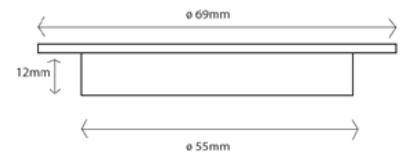

## TECHNICAL DETAILS

Light source	<b>LED Array</b>
Colour temp	<b>3 000 K</b>
Mounting	<b>Recessed + Surface mounted</b>
Ballast	<b>Remote</b>
Dimensions	<b>Trim 69 mm Ø. Depth 12 mm</b>
Voltage	<b>12 V</b>
Tilt and rotate angle	<b>Fixed</b>
Cut out	<b>60 mm</b>
Lumen output	<b>190</b>
Dimming options	<b>Phase Cut</b>
Driver/Control manufacturer	<b>Tridonic</b>
Trim colour	<b>Black/White/Silver</b>
System efficacy	<b>Upon request</b>
Light output ratio	<b>Upon request</b>
Power	<b>2.5 W</b>
CRI	<b>&gt;80</b>