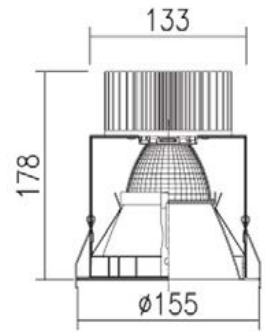

# STEALTH

recessed downlight

## TECHNICAL DETAILS

Light source	<b>LED SLM</b>
Colour temp	<b>3 000/4 000 K</b>
Mounting	<b>Recessed</b>
Ballast	<b>Remote</b>
Dimensions	<b>ø 155 mm × 178 mm H</b>
Voltage	<b>240 V</b>
Tilt and rotate angle	<b>30°</b>
Power	<b>Up to 26 W</b>
CRI	<b>80/90+</b>
Lumen output	<b>Up to 3 000 lm</b>
Beam angle	<b>Medium</b>
Cut out	<b>140 ø</b>
Accessories	<b>Dark light reflector</b>
Mean lifespan	<b>&gt;50 000 hrs @25°C</b>
Dimming options	<b>Non-dim, switch dim, DSI, DALI</b>
Driver/Control manufacturer	<b>Tridonic/Philips</b>
Trim colour	<b>White/Black/Grey</b>
System efficacy	<b>Up to 135 lm/w</b>
Light output ratio	<b>75%</b>