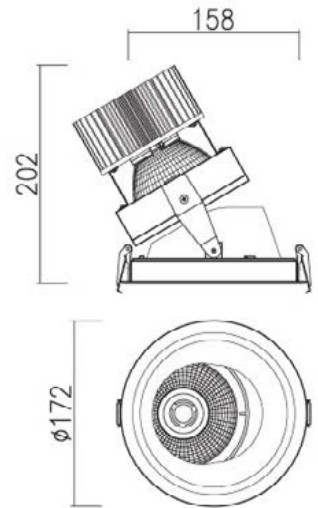

STEALTH WALL WASHER

low glare wall washer

TECHNICAL DETAILS

Light source	LED SLM
Colour temp	3 000/4 000 K
Mounting	Recessed
Ballast	Remote
Dimensions	Ø 172 mm × 202 mm H
Voltage	240 V
Tilt and rotate angle	30°
Power	Up to 26 W
CRI	80/90+
Lumen output	Up to 3 000 lm
Beam angle	Medium
Cut out	160 Ø
Accessories	N/A
Mean lifespan	>50 000 hrs @ 25°C
Dimming options	Switch dim, DSI, DALI
Driver/Control manufacturer	Tridonic/Philips
Trim colour	White/Black/Grey
System efficacy	Up to 135 lm/w
Light output ratio	75%