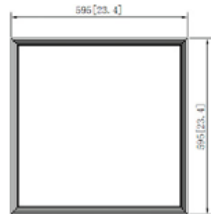

SERENE

square led panel

TECHNICAL DETAILS

Light source	LED 4014 SMD
Colour temp	3 000/4 000/5 000 K
Mounting	Recessed
Ballast	Remote
Dimensions	595 mm × 595 mm - 9.5 ø
Voltage	240 v
Power	42 W
CRI	80
Light output ratio	100
Lumen output	Up to 3 700 lm
Beam angle	Wide
Accessories	Surface mounted, plaster ceiling version
Mean lifespan	30 000 hrs
Dimming options	Dimmable
Trim colour	White
System efficacy	90 lm/w