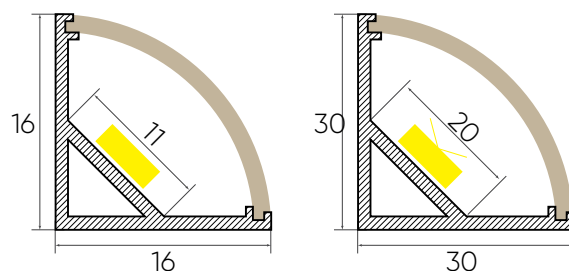

RONDO XS/S

ORDERING GUIDE

Rondo XS	16mm x 16mm
Rondo S	30mm x 30mm

TECHNICAL DETAILS

Light source	LED
Light colour	2 700–6 500 K + RGB colour changing
Diffuser	Opal
Smoke Diffuser	Optional
Finishes	Black, silver, white and custom
Mounting	Surface mounted
Dimensions	16 mm x 16 mm, 30mm x 30mm
Lengths	Made to specification
Wattage max	14.5W/m (for 16mmx16mm), 20W/m (for 30mmx30mm)
Power	10W/m, 14.5W/m, 20W/m