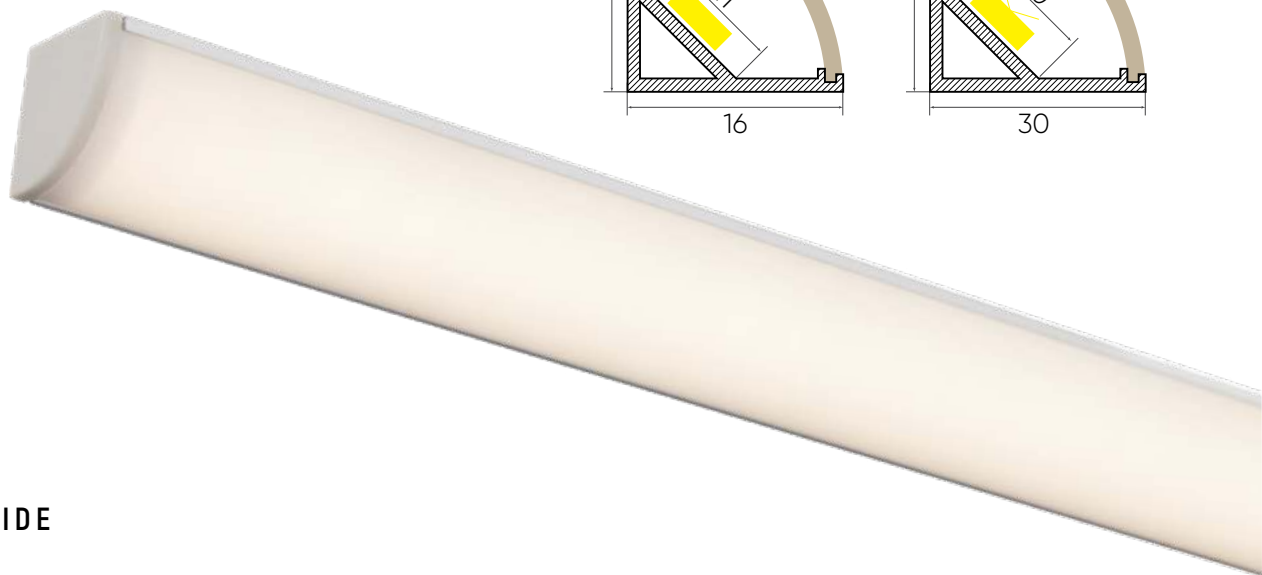

RONDO XS/S

ORDERING GUIDE

Rondo XS	16mm x 16mm
Rondo S	30mm x 30mm

TECHNICAL DETAILS

Light source	LED
Light colour	2 700–6 500 K + RGB colour changing
Diffuser	Opal
Smoke Diffuser	Optional
Finishes	Black, silver, white and custom
Mounting	Surface mounted
Dimensions	16 mm x 16 mm, 30mm x 30mm
Lengths	Made to specification
Wattage max	14.5W/m (for 16mmx16mm), 20W/m (for 30mmx30mm)
Power	10W/m, 14.5W/m, 20W/m