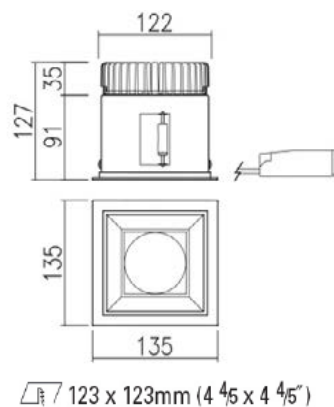

RHOMBUS

recessed downlight

TECHNICAL DETAILS

Light source	LED
Colour temp	3 000–5 000k
Mounting	Recessed
Dimensions	135 × 135 × 127 mm
Voltage	240 V
Power	10–40 W
CRI	>80
Lumen output	1 000–5 000 lms
Mean lifespan	50 000 hrs
Dimming options	Optional
Driver/Control manufacturer	Tridonic, Philips
Trim colour	White/black/grey
Light output ratio	79%
Beam angle	Wide