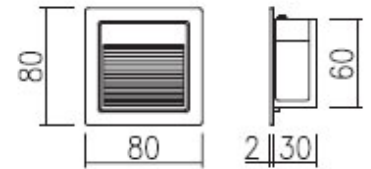

POP

led wall light

TECHNICAL DETAILS

Light source	LED Array
Colour temp	3 000 K
Mounting	Recessed
Ballast	Remote
Dimensions	Trim 80 mm × 80 mm Depth 30 mm
Voltage	Upon request
Current	350 mA
Tilt & rotate angle	Fixed
Power	1.3 W
CRI	78
Lumen output	23 lm
Beam angle	78°/37°
Cut out	68 mm × 68 mm
Mean lifespan	25 000 hrs @ 25°C
Dimming options	Phase Cut, 1-10 V, DSI, DALI, switch-dim
Driver/Control manufacturer	Tridonic
Trim colour	Black/White/Grey
System efficacy	Upon request
Light output ratio	Upon request