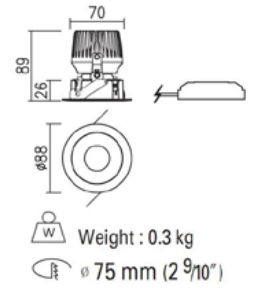

## TECHNICAL DETAILS

Light source	<b>LED COB</b>
Colour temp	<b>3 000 K</b>
Mounting	<b>Recessed</b>
Ballast	<b>Remote</b>
Dimensions	<b>Trim 88 mm Ø. Depth 89 mm</b>
Current	<b>350 mA</b>
Tilt and rotate angle	<b>Tilt 25°</b>
Power	<b>8 W</b>
CRI	<b>80</b>
Lumen output	<b>328 lm</b>
Beam angle	<b>17°</b>
Cut out	<b>75 mm</b>
Mean lifespan	<b>50 000 hrs @ 25°C</b>
Dimming options	<b>Phase Cut, 1-10v, DSI, DALI, switch-dim</b>
Driver/Control manufacturer	<b>Osram</b>
Trim colour	<b>Black/White/Grey</b>
System efficacy	<b>53 lm/w</b>
Light output ratio	<b>Upon request</b>