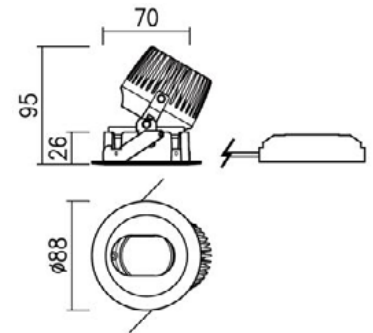

# MINY

led downlight

Weight : 0.3 kg

Ø 75 mm (2 9/10")

## TECHNICAL DETAILS

Light source	<b>LED COB</b>
Colour temp	<b>3 000 K</b>
Mounting	<b>Recessed</b>
Ballast	<b>Remote</b>
Dimensions	<b>Trim 88 mm Ø. Depth 89 mm</b>
Current	<b>350 mA</b>
Tilt & rotate angle	<b>Tilt 25°</b>
Power	<b>8 W</b>
CRI	<b>80</b>
Lumen output	<b>328 lm</b>
Beam angle	<b>18°</b>
Cut out	<b>75 mm</b>
Mean lifespan	<b>50 000 hrs @ 25°C</b>
Dimming options	<b>Phase Cut, 1-10V, DSI, DALI, switch-dim</b>
Driver/Control manufacturer	<b>Osram</b>
Trim colour	<b>Black/White/Grey</b>
System efficacy	<b>53 lm/w</b>
Light output ratio	<b>Upon request</b>