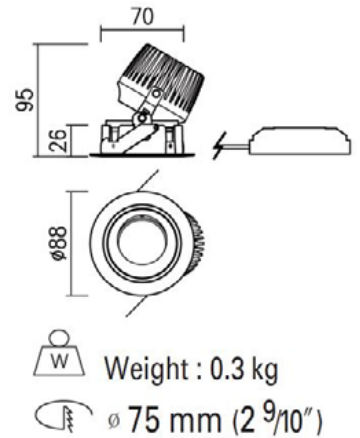

MEENY

led downlight

TECHNICAL DETAILS

Light source	LED COB
Colour temp	3 000 K
Mounting	Recessed
Ballast	Remote
Dimensions	Trim : 88 mm Ø Depth : 89 mm
Current	350 mA
Tilt and rotate angle	Tilt 25°
Power	8 W
CRI	80
Lumen output	328 lm
Beam angle	180°/117°
Cut out	75 mm
Mean lifespan	50 000 hrs @ 25°C
Dimming options	Phase Cut, 1-10V, DSI, DALI, switch-dim
Driver/Control manufacturer	Osram
Trim colour	Black/White/Grey
System efficacy	53 lm/w
Light output ratio	Upon request