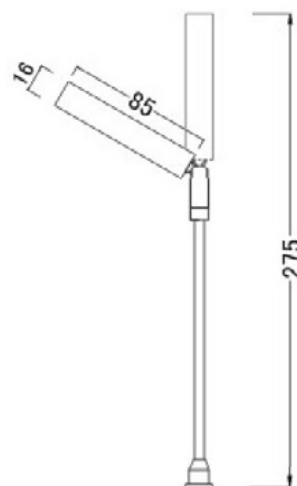

## TECHNICAL DETAILS

Dimensions	Rod : 275 mm Head : 85 mm
Voltage	8-10 V DC 350 ma
Tilt and rotate angle	90° Tilt, 360° Rotate
Power	3 × 1 W
CRI	>80
Mounting	Base
Colour temp	3 000/4 000 K
Beam angle	60°
Cut out	10 mm
Mean lifespan	30 000 hrs
Driver/control manufacturer	Tridonic, Osram, Philips
Trim colour	White, Black, Silver
Light output ratio	100%
Light source	LED