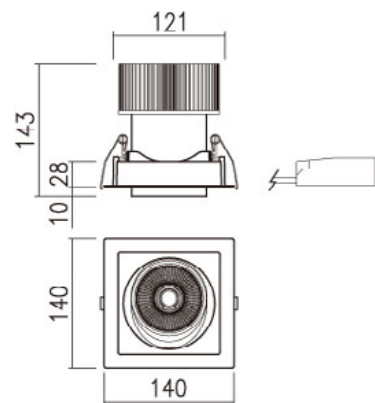

FLUX

led downlight

TECHNICAL DETAILS

Light source	LED SLM
Colour temp	3 000/4 000 K
Mounting	Recessed
Ballast	Remote
Dimensions	Trim : 140 mm × 140 mm Depth : 43 mm
Current	300–1200 mA
Tilt and rotate angle	Tilt 28°
Power	24 W
CRI	80+, 90+
Lumen output	Up to 3 000 lm
Beam angle	17°, 38°
Cut out	127 mm × 127 mm
Mean lifespan	50 000 hrs @ 25°C
Dimming options	Phase Cut, DALI
Driver/Control manufacturer	Philips
Trim colour	Black/White/Grey
System efficacy	Up to 93 lm/w
Light output ratio	Upon request