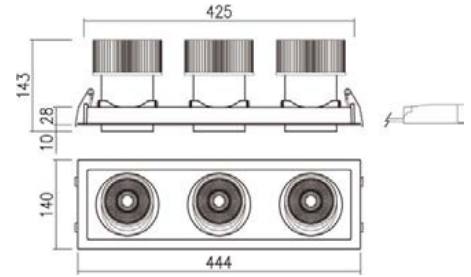

## TECHNICAL DETAILS

Light source	<b>LED SLM</b>
Colour temp	<b>3 000/4 000 K</b>
Mounting	<b>Recessed</b>
Ballast	<b>Remote</b>
Dimensions	<b>Trim : 444 mm × 140 mm, Depth : 143 mm</b>
Current	<b>300–1200 mA</b>
Tilt and rotate angle	<b>Tilt 28°</b>
Power	<b>3 × 24W</b>
CRI	<b>80+, 90+</b>
Lumen output	<b>Up to 9 000 lm</b>
Beam angle	<b>17°, 38°</b>
Cut out	<b>431 mm × 127 mm</b>
Mean lifespan	<b>50 000 hrs @ 25°C</b>
Dimming options	<b>Phase Cut, DALI</b>
Driver/Control manufacturer	<b>Philips</b>
Trim colour	<b>Black/White/Silver</b>
System efficacy	<b>Up to 93 lm/w</b>
Light output ratio	<b>Upon request</b>