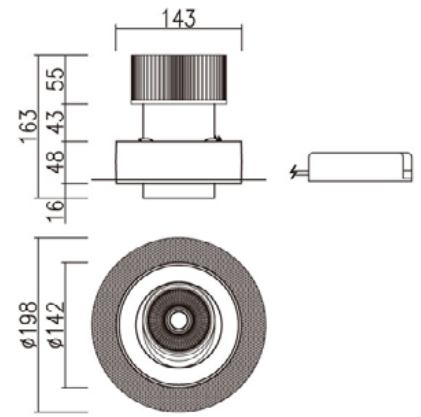

FLUX

trimless downlight

TECHNICAL DETAILS

Dimensions	Height : 163 mm Depth : 146 mm Ø 142 mm
Voltage	240V, 50-60Hz
Tilt and rotate angle	T : 25°, R : 360°
Power	Up to 42 w
CRI	80+, 90+
Mounting	Trimless
Colour temp	3 000/4 000 K
Ballast	Remote
Beam angle	20°, 29°, 36°
Lumens	Up to 4 200 lm
Mean lifespan	50 000 hrs
Trim colour	White, Black
Light source	Philips SLM, Tridonic LED
Driver	Tridonic or Philips
Dimmable	Yes