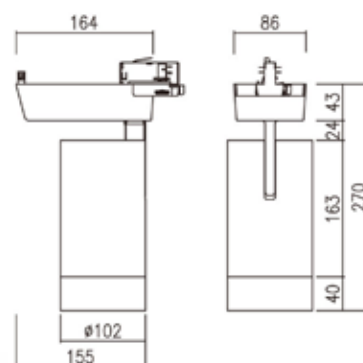

FLUX

led track spot

TECHNICAL DETAILS

Light source	LED SLM
Colour temp	3 000/4 000 K
Mounting	3CT Track
Ballast	Integral
Dimensions	102\varnothing H: 270mm
Tilt and rotate angle	T: 90° R: 355°
Power	40 W
CRI	90+
Lumen output	Up to 4500 lm
Beam angle	25°, 40°
Cut out	N/A
Mean lifespan	50 000 hrs @ 25°C
Dimming options	DALI, Upon request
Driver/Control manufacturer	Philips
Trim colour	Black/White/Grey
System efficacy	TBA
Light output ratio	TBA