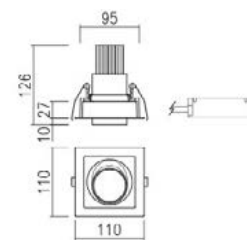

FLUX MINI

adjustable downlight

Weight : 0.4kg

100 x 100mm (3 9/10" x 3 9/10")

TECHNICAL DETAILS

Light source	LED Array
Colour temp	2 700–3 000 K
Mounting	Recessed
Dimensions	L : 110 × W : 110 H : 126 mm
Voltage	24 V
Power	11 W
Tilt and rotate angle	25°
CRI	>80
Lumen output	526 lms
Mean lifespan	50 000 hrs
Cut out	100 × 100 mm
Dimming options	Phase Cut, 1010 v, DSI, DALI, Switch-dim
Driver/Control manufacturer	Tridonic, Philips
Trim colour	White/black/grey
Beam angle	20/40°
System efficacy	>72 lm/w