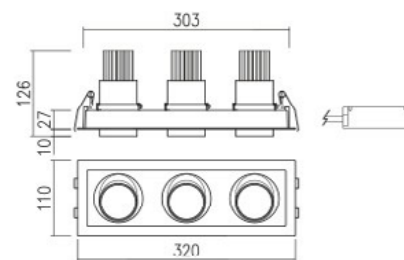

FLUX MINI TRIPLE

adjustable downlight

308 x 100mm (12 1/10" x 3 9/10")

TECHNICAL DETAILS

Light source	LED Array
Colour temp	2 700–3 000 K
Mounting	Recessed
Dimensions	L : 320 W : 110 H : 126 mm
Tilt and rotate angle	25°
Voltage	240 V
Power	3 × 11 W
CRI	>80
Lumen output	1 052 lms
Mean lifespan	50 000 hrs
Cut out	308 × 100 mm
Dimming options	Phase Cut, 1010v, DSI, DALI, Switch-dim
Driver/Control manufacturer	Tridonic, Philips
Trim colour	White/black/grey
Beam angle	20/40°
System efficacy	>72 lm/w