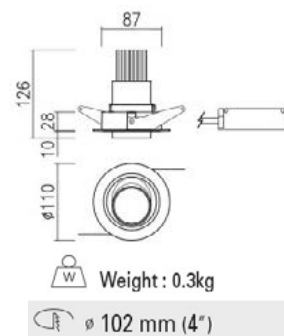

FLUX MINI ROUND

adjustable downlight

TECHNICAL DETAILS

Light source	LED Array
Colour temp	2 700–3 000 K
Mounting	Recessed
Dimensions	110 Ø (as per drawing)
Tilt and rotate angle	25°
Voltage	240 V
Power	11 W
CRI	>80
Lumen output	526 lms
Mean lifespan	50 000 hrs
Cut out	102 mm
Dimming options	Phase Cut, 1010V, DSI, DALI, Switch-dim
Driver/Control manufacturer	Tridonic, Philips
Trim colour	White/black/grey
Beam angle	20/40°
System efficacy	>72 lm/w