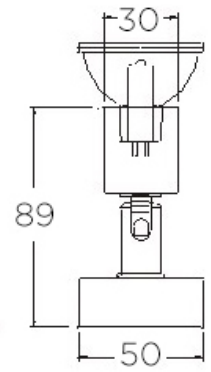

EXPO

wall light

TECHNICAL DETAILS

Light source	LED
Colour temp	2 700–4 000 K
Mounting	Surface
Ballast	Remote
Dimensions	Rod 10 mm Ø 500 m long
Voltage	12 V
Tilt and rotate angle	180° + 360°
Lumen Output	300–600
Beam angle	15°–60°
Accessories	Shade
Mean lifespan	25 000 hrs
Dimming options	Phase cut
Driver/control manufacturer	Tridonic
Trim colour	Custom
Power	7–10 W
CRI	80+