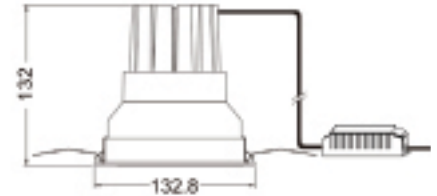

# EVEN

wallwasher

Ø 120mm

Ø 120mm

## TECHNICAL DETAILS

Light source	<b>COB LED</b>
Cut out	<b>Ø 120 mm</b>
Colour temp	<b>2 700/3 000 K</b>
Lumen output	<b>Up to 800 lms</b>
Mounting	<b>Recessed</b>
Mean lifespan	<b>&gt;30 000 hrs</b>
Ballast	<b>Remote</b>
Dimming options	<b>Dimmable</b>
Dimensions	<b>132.8 Ø,</b>
Driver/Control manufacturer	<b>Tridonic/Philips</b>
Tilt and rotate angle	<b>Fixed/30°</b>
Trim colour	<b>White/Silver</b>
Voltage	<b>240 V (driver voltage)</b>
System efficacy	<b>70 lm/w</b>
Power	<b>Up to 42 W</b>
Light output ratio	<b>Upon request</b>
Beam angle	<b>30/50/60°</b>
CRI	<b>&gt;80</b>