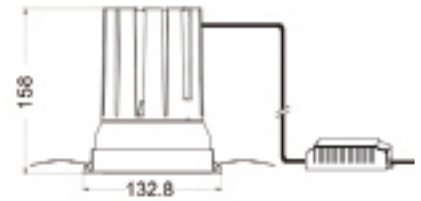

# EVEN

wallwasher

Ø 120mm

Ø 120mm

## TECHNICAL DETAILS

Light source	<b>COB LED</b>
Cut out	<b>Ø 120 mm</b>
Colour temp	<b>2 700/3 000 K</b>
Lumen output	<b>Up to 800 lms</b>
Mounting	<b>Recessed</b>
Mean lifespan	<b>&gt;30 000 hrs</b>
Ballast	<b>Remote</b>
Dimming options	<b>Dimmable</b>
Dimensions	<b>132.8 Ø,</b>
Driver/Control manufacturer	<b>Tridonic/Philips</b>
Tilt and rotate angle	<b>Fixed/30°</b>
Trim colour	<b>White/Silver</b>
Voltage	<b>240 V (driver voltage)</b>
System efficacy	<b>70 lm/w</b>
Power	<b>Up to 42 W</b>
Light output ratio	<b>Upon request</b>
Beam angle	<b>30/50/60°</b>
CRI	<b>&gt;80</b>