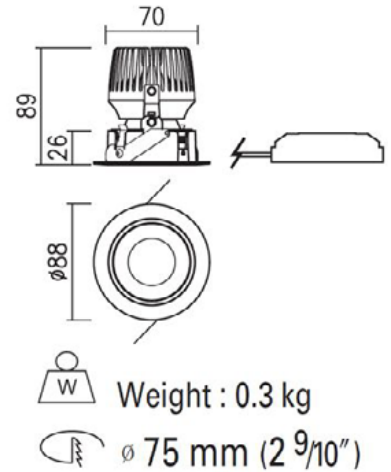

## TECHNICAL DETAILS

Light source	<b>LED COB</b>
Colour temp	<b>3 000 K</b>
Mounting	<b>Recessed</b>
Ballast	<b>Remote</b>
Dimensions	<b>Trim 88 mm Ø</b> <b>Depth 89 mm</b>
Current	<b>350 mA</b>
Tilt and rotate angle	<b>Tilt 25°</b>
Power	<b>8 W</b>
CRI	<b>80</b>
Lumen output	<b>328 lm</b>
Beam angle	<b>17°</b>
Cut out	<b>75 mm</b>
Mean lifespan	<b>50 000 hrs @ 25°C</b>
Dimming options	<b>Phase Cut, 1-10v, DSI, DALI, switch-dim</b>
Driver/Control manufacturer	<b>Osram</b>
Trim colour	<b>Black/White/Grey</b>
System efficacy	<b>53 lm/w</b>
Light output ratio	<b>Upon request</b>