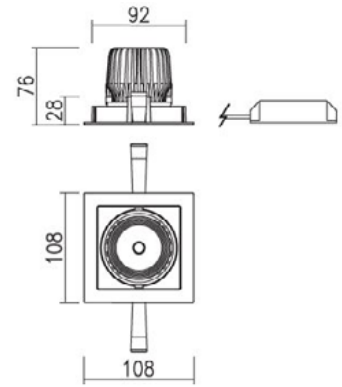

CALI

led downlight

Weight : 0.4kg

96 x 96mm (3 4/5" x 3 4/5")

TECHNICAL DETAILS

Light source	LED COB
Colour temp	3 000 K
Mounting	Recessed
Ballast	Remote
Dimensions	Trim 108 mm × 108 mm Depth 76 mm
Current	350 mA
Tilt and rotate angle	Tilt 25°
Power	10 W
CRI	80
Lumen output	Up to 808 lm
Beam angle	20°, 40°
Cut out	96 mm × 96 mm
Mean lifespan	50 000 hrs @ 25°C
Dimming options	Phase Cut, 1-10v, DSI, DALI, switch-dim
Driver/Control manufacturer	Osram
Trim colour	Black/White/Grey
System efficacy	Up to 90 lm/w
Light output ratio	Upon request