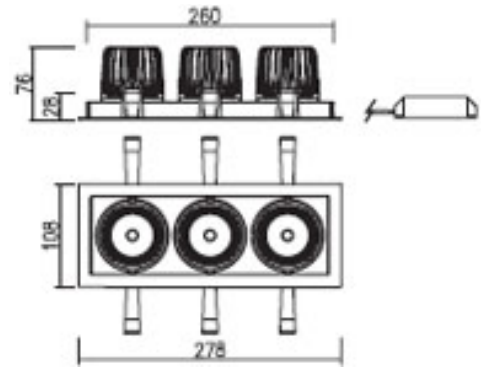

CALI TRE

led downlight

TECHNICAL DETAILS

Light source	LED Array
Colour temp	3 000 K
Mounting	Recessed
Ballast	Remote
Dimensions	Trim 278 mm × 108 mm Ø Depth 76 mm
Voltage	Upon request
Current	350 mA
Tilt & rotate angle	Tilt 25°
Power	3 × 10 W
CRI	80
Lumen output	Up to 2 400 lm
Beam angle	20°, 40°
Cut out	265 mm × 100 mm
Mean lifespan	50 000 hrs @ 25°C
Dimming options	Phase Cut, 1-10v, DSI, DALI, switch-dim
Driver/Control manufacturer	Osram
Trim colour	Black/White/Grey
System efficacy	Up to 90 lm/w
Light output ratio	Upon request