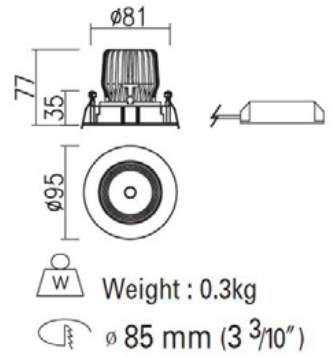

CALI ROUND

led downlight

TECHNICAL DETAILS

Light source	LED COB
Colour temp	3 000 K
Mounting	Recessed
Ballast	Remote
Dimensions	Trim 95 mm Ø Depth 77 mm
Current	350 mA
Tilt and rotate angle	Tilt 25°
Power	10 W
CRI	80
Lumen output	Up to 808 lm
Beam angle	20°, 40°
Cut out	85 mm
Mean lifespan	50 000 hrs @ 25°C
Dimming options	Phase Cut, 1-10v, DSI, DALI, switch-dim
Driver/Control manufacturer	Osram
Trim colour	Black/White/Grey
System efficacy	Up to 90 lm/w
Light output ratio	Upon request