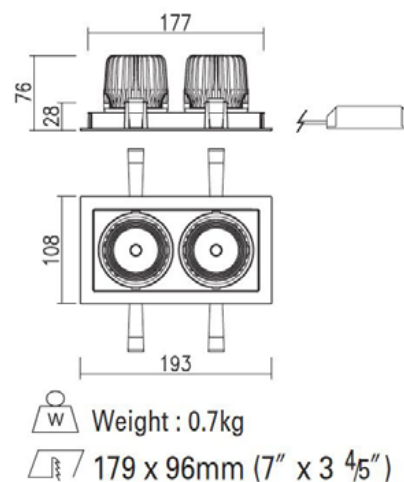

CALI DUECE

led downlight

TECHNICAL DETAILS

Light source	LED COB
Colour temp	3 000 K
Mounting	Recessed
Ballast	Remote
Dimensions	Trim 193 mm × 108 mm Ø. Depth 76 mm
Current	350 mA
Tilt and rotate angle	Tilt 25°
Power	2 × 10W
CRI	80
Lumen output	Up to 1 600 lm
Beam angle	20°, 40°
Cut out	179 mm × 96 mm
Mean lifespan	50 000 hrs @ 25°C
Dimming options	Phase Cut, 1-10v, DSI, DALI, switch-dim
Driver/Control manufacturer	Osram
Trim colour	Black/White/Grey
System efficacy	Up to 90 lm/w
Light output ratio	Upon request