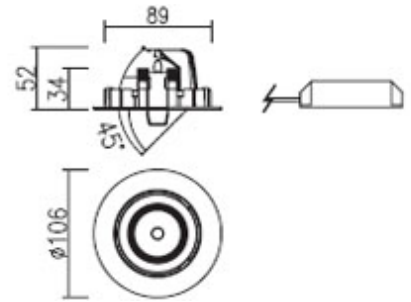

# ANATOMIE

led downlight

## TECHNICAL DETAILS

Light source	<b>LED COB</b>
Colour temp	<b>3 000 K</b>
Mounting	<b>Recessed</b>
Ballast	<b>Remote</b>
Dimensions	<b>Trim 106 mm Ø. Depth 52 mm</b>
Current	<b>350 mA</b>
Tilt and rotate angle	<b>Tilt 45°</b>
Power	<b>8 W</b>
CRI	<b>80</b>
Lumen output	<b>447 lm</b>
Beam angle	<b>20°, 38°</b>
Cut out	<b>93 mm</b>
Mean lifespan	<b>50 000 hrs @ 25°C</b>
Dimming options	<b>Phase Cut, 1-10v, DSI, DALI, switch-dim</b>
Driver/Control manufacturer	<b>Osram/Tridonic</b>
Trim colour	<b>Black/White/Grey</b>
System efficacy	<b>70 lm/w</b>
Light output ratio	<b>Upon request</b>