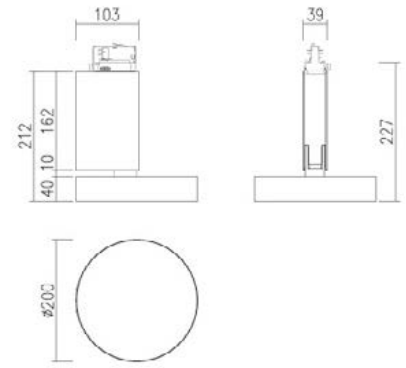

ABACO

led track light

TECHNICAL DETAILS

Light source	LED Array
Colour temp	3 000/4 000 k
Mounting	3CT Track
Ballast	Integral
Dimensions	200 × 227 mm
Voltage	240 v
Tilt and rotate angle	90° Tilt, 360° Rotate
Power	27 W
CRI	80+/90+
Lumen output	Up to 2 700 lm
Beam angle	100°
Cut out	N/A
Accessories	Tunable colour
Mean lifespan	40 000 hrs @ 25°
Dimming options	Manual
Driver/Control manufacturer	HEP
Trim colour	White/Black/Grey
System efficacy	Up to 100 lm/w