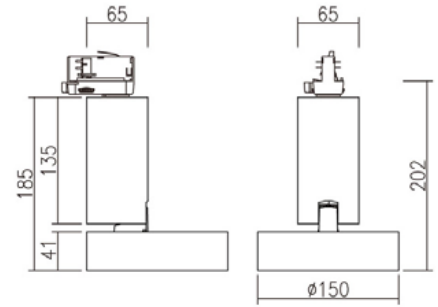

# BABY ABACO

led track light

## TECHNICAL DETAILS

Light source	<b>LED SMD</b>
Lumen output	<b>Up to 1 892 lm</b>
Colour temp	<b>3 000/4 000/5 000 K</b>
Beam angle	<b>Upon request</b>
Mounting	<b>3CT Track</b>
Cut out	<b>N/A</b>
Ballast	<b>Integral</b>
Dimming options	<b>Upon request</b>
Dimensions	<b>Ø 150 mm</b> <b>Height: 185 mm</b>
Lifespan	<b>50 000 hrs</b>
Voltage	<b>240 V</b>
Driver/Control manufacturer	<b>Philips</b>
Current	<b>700 mA</b>
Trim colour	<b>Black/White/Grey</b>
Tilt and rotate angle	<b>Tilt 90°, Rotate 355°</b>
System efficacy	<b>Up to 103 lm/w</b>
Power	<b>Up to 18 W</b>
CRI	<b>80+</b>